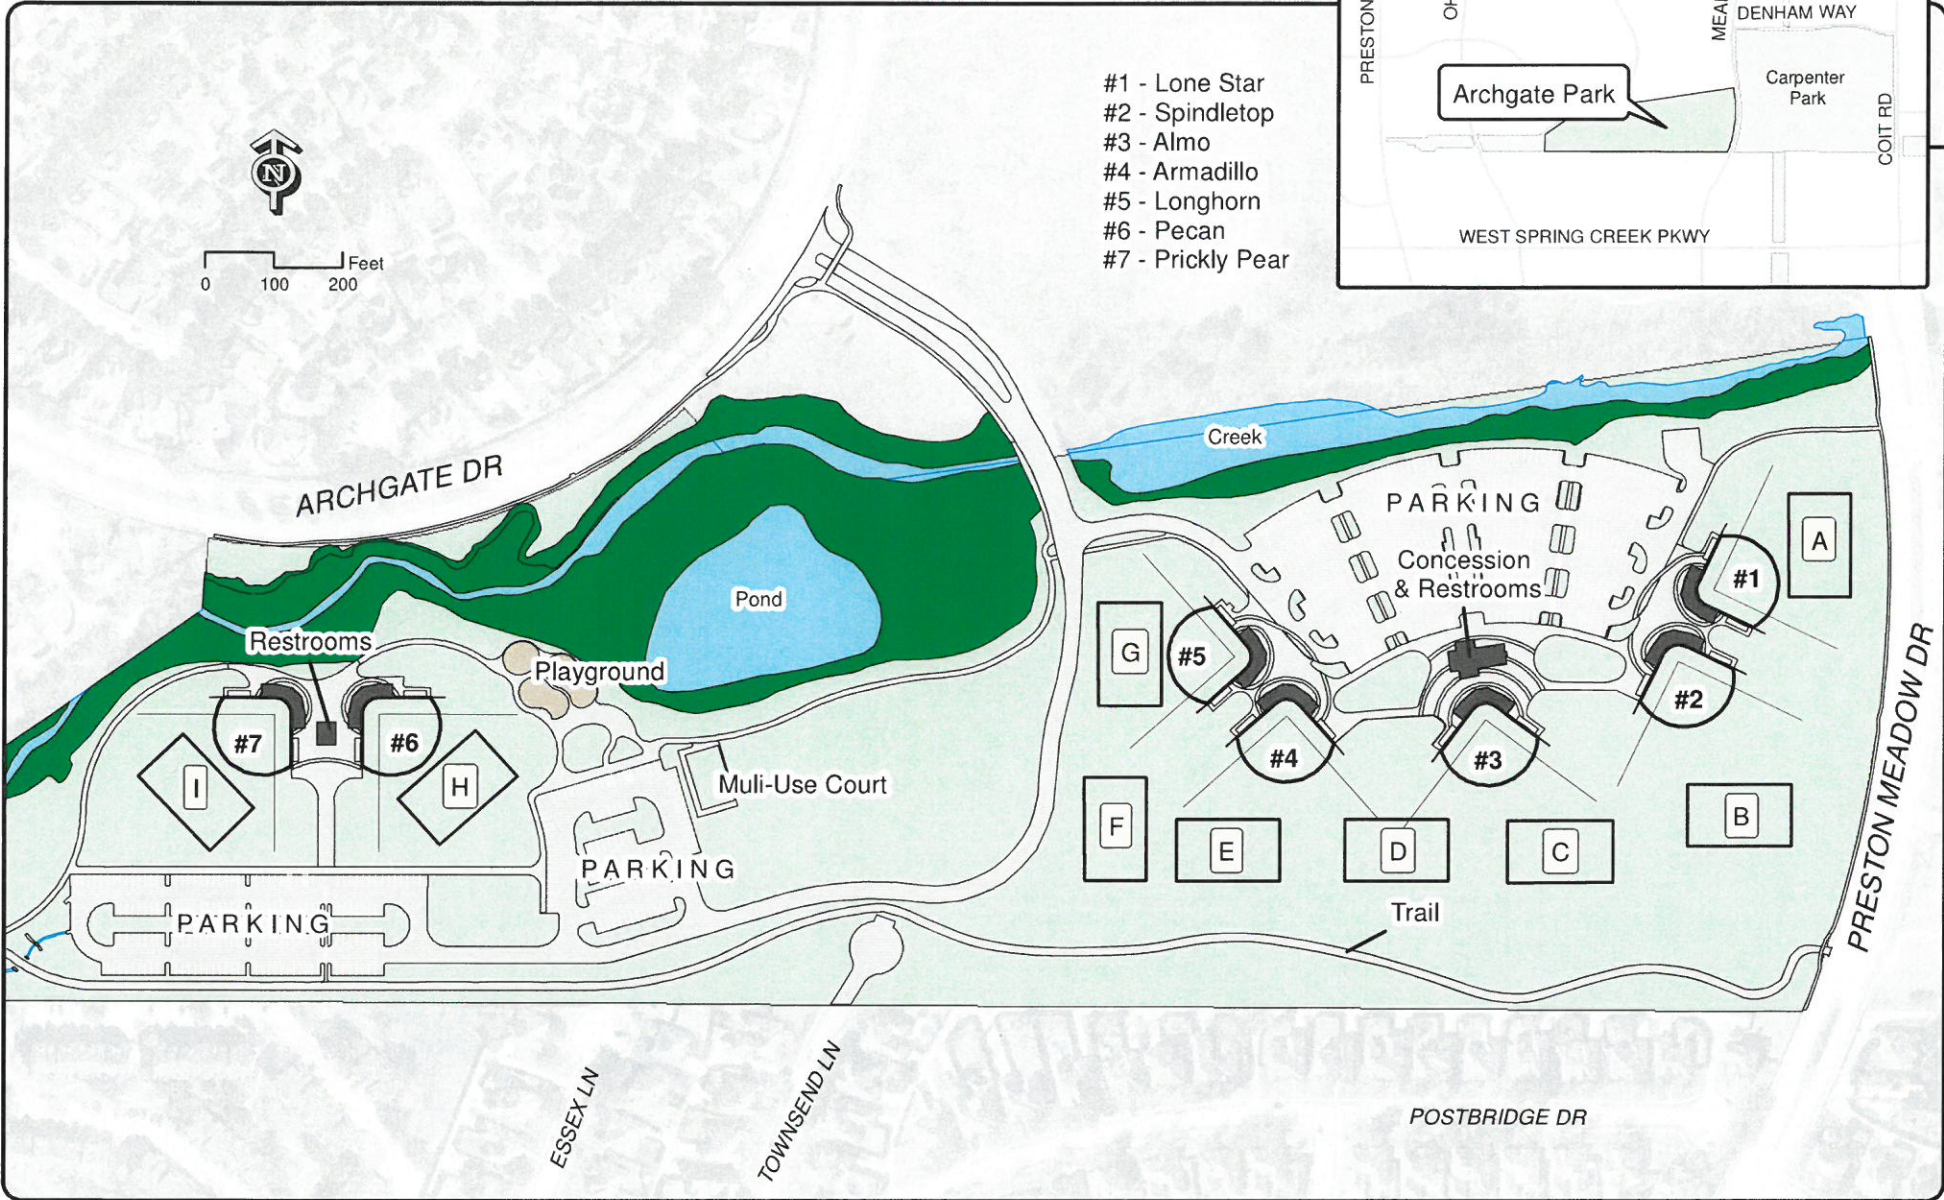

Plano - Spring Sports 2017

Archgate Park

6600 Archgate Drive

- #1 - Lone Star
- #2 - Spindletop
- #3 - Almo
- #4 - Armadillo
- #5 - Longhorn
- #6 - Pecan
- #7 - Prickly Pear

TinaB 1/23/2017 C:\Athletics\Spring2017\Archgate Park.mxd

Note: This map is for abstract purposes only. Map is void after April 23, 2017
Field use by schedule or reservation.

Parking is limited...Please car pool.
Thank you for not parking on streets and respecting neighborhood integrity.