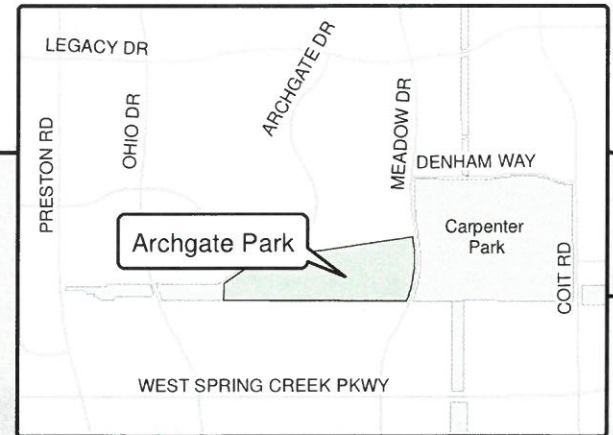

Plano - Spring Sports 2017

Archgate Park

6600 Archgate Drive

- #1 - Lone Star
- #2 - Spindletop
- #3 - Almo
- #4 - Armadillo
- #5 - Longhorn
- #6 - Pecan
- #7 - Prickly Pear

TinaB 1/23/2017 C:\Athletics\Spring2017\Archgate Park.mxd

Note: This map is for abstract purposes only. Map is void after April 23, 2017
Field use by schedule or reservation.

Parking is limited...Please car pool.
Thank you for not parking on streets and respecting neighborhood integrity.