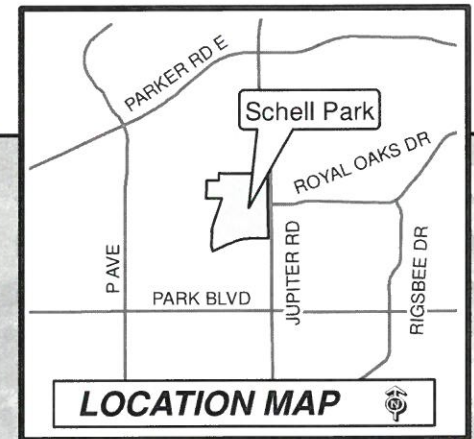

Plano - Spring Sports 2017
Schell Park
2305 Laurel Lane

TinaB 1/23/2017 C:\Athletics\Spring2017\Schell Park.mxd

Note: This map is for abstract purposes only. Map is void after April 23, 2017.
Field use by schedule or reservation only.

Parking is limited...Please carpool.
Thank you for not parking on streets and respecting neighborhood integrity.